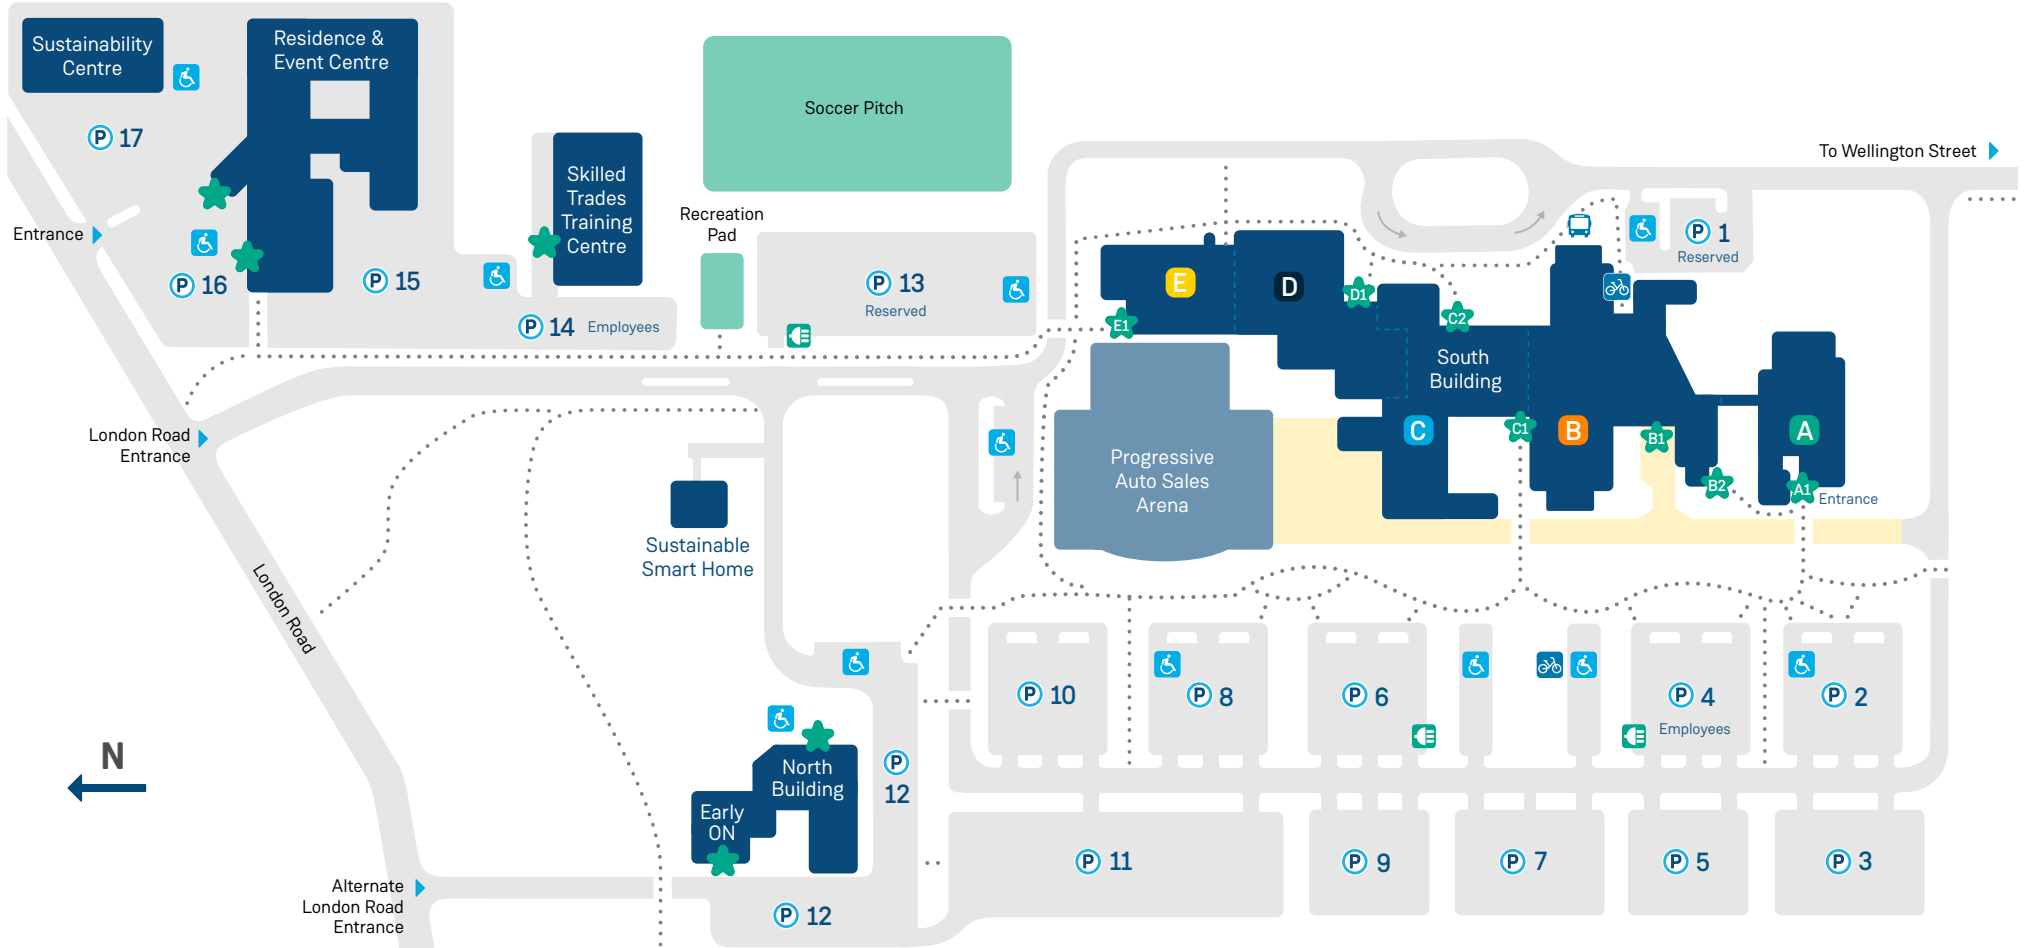

◀ To Highway 402

Highway 40 / Modeland Road

To Wellington Street ▶

Entrance & Parking Map

- | | | |
|----------|-----------------------------------|--------------|
| Parking | Accessible/Barrier free space | Walkway |
| Entrance | Electric vehicle charging station | One Way |
| Bus Stop | Bike Racks | Service Road |