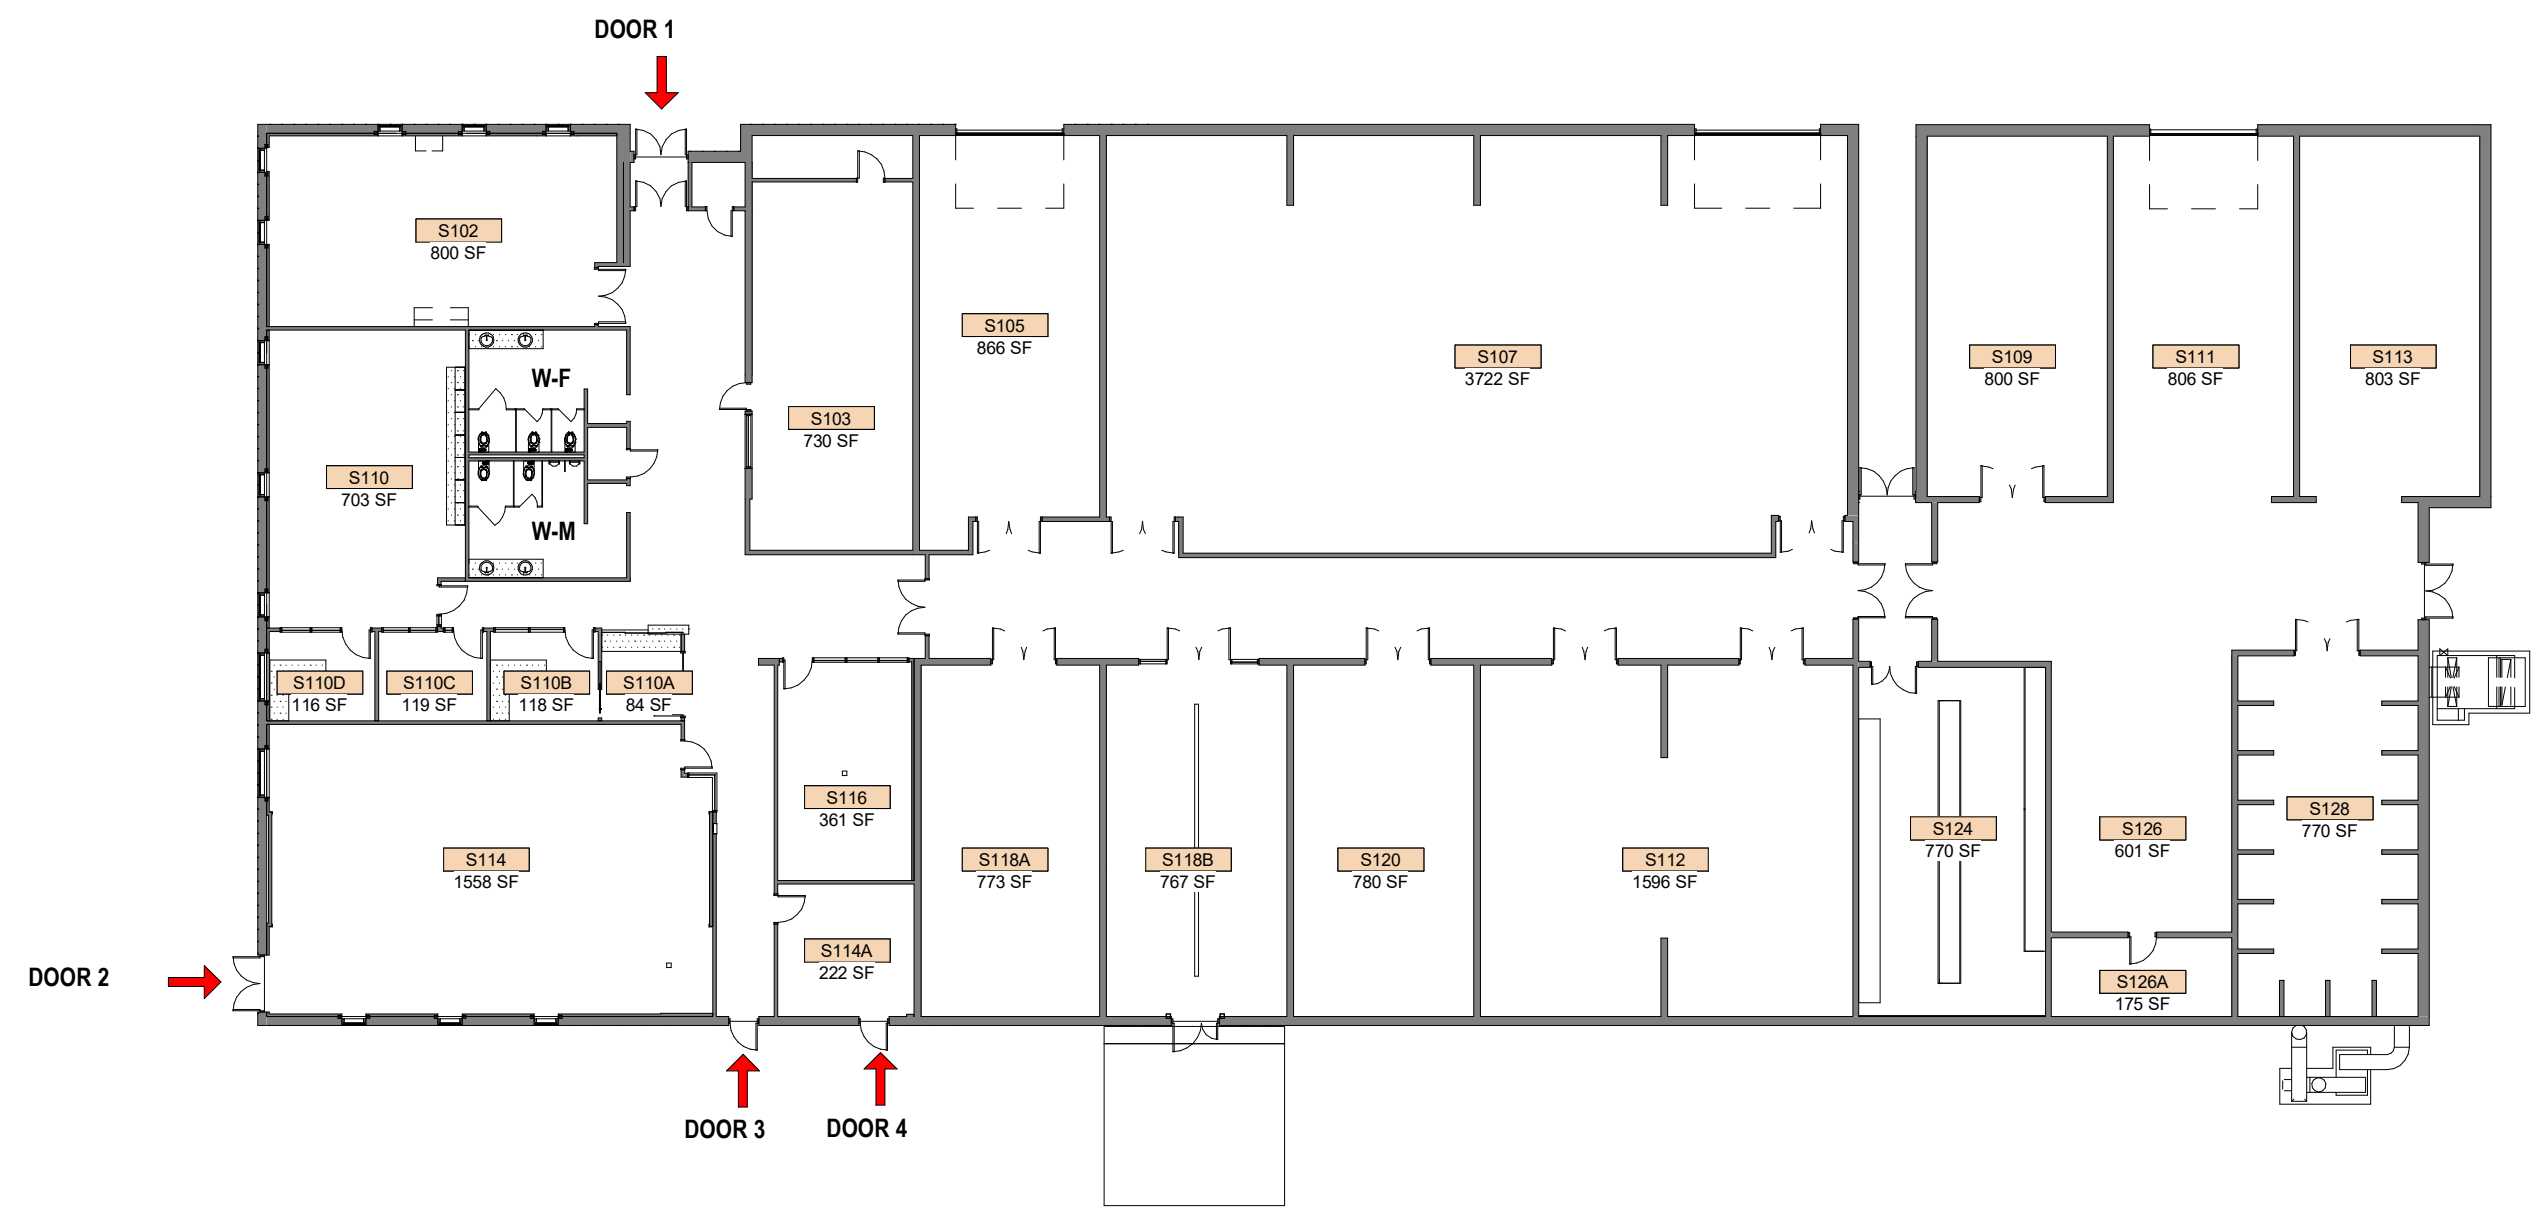

LEGEND	
W-M	MALE WASHROOM
W-F	FEMALE WASHROOM
W-GN	GENDER NEUTRAL WASHROOM
---	BARRIER FREE ACCESS
---	ZONE INDICATOR

STTC LEVEL 1 PLAN