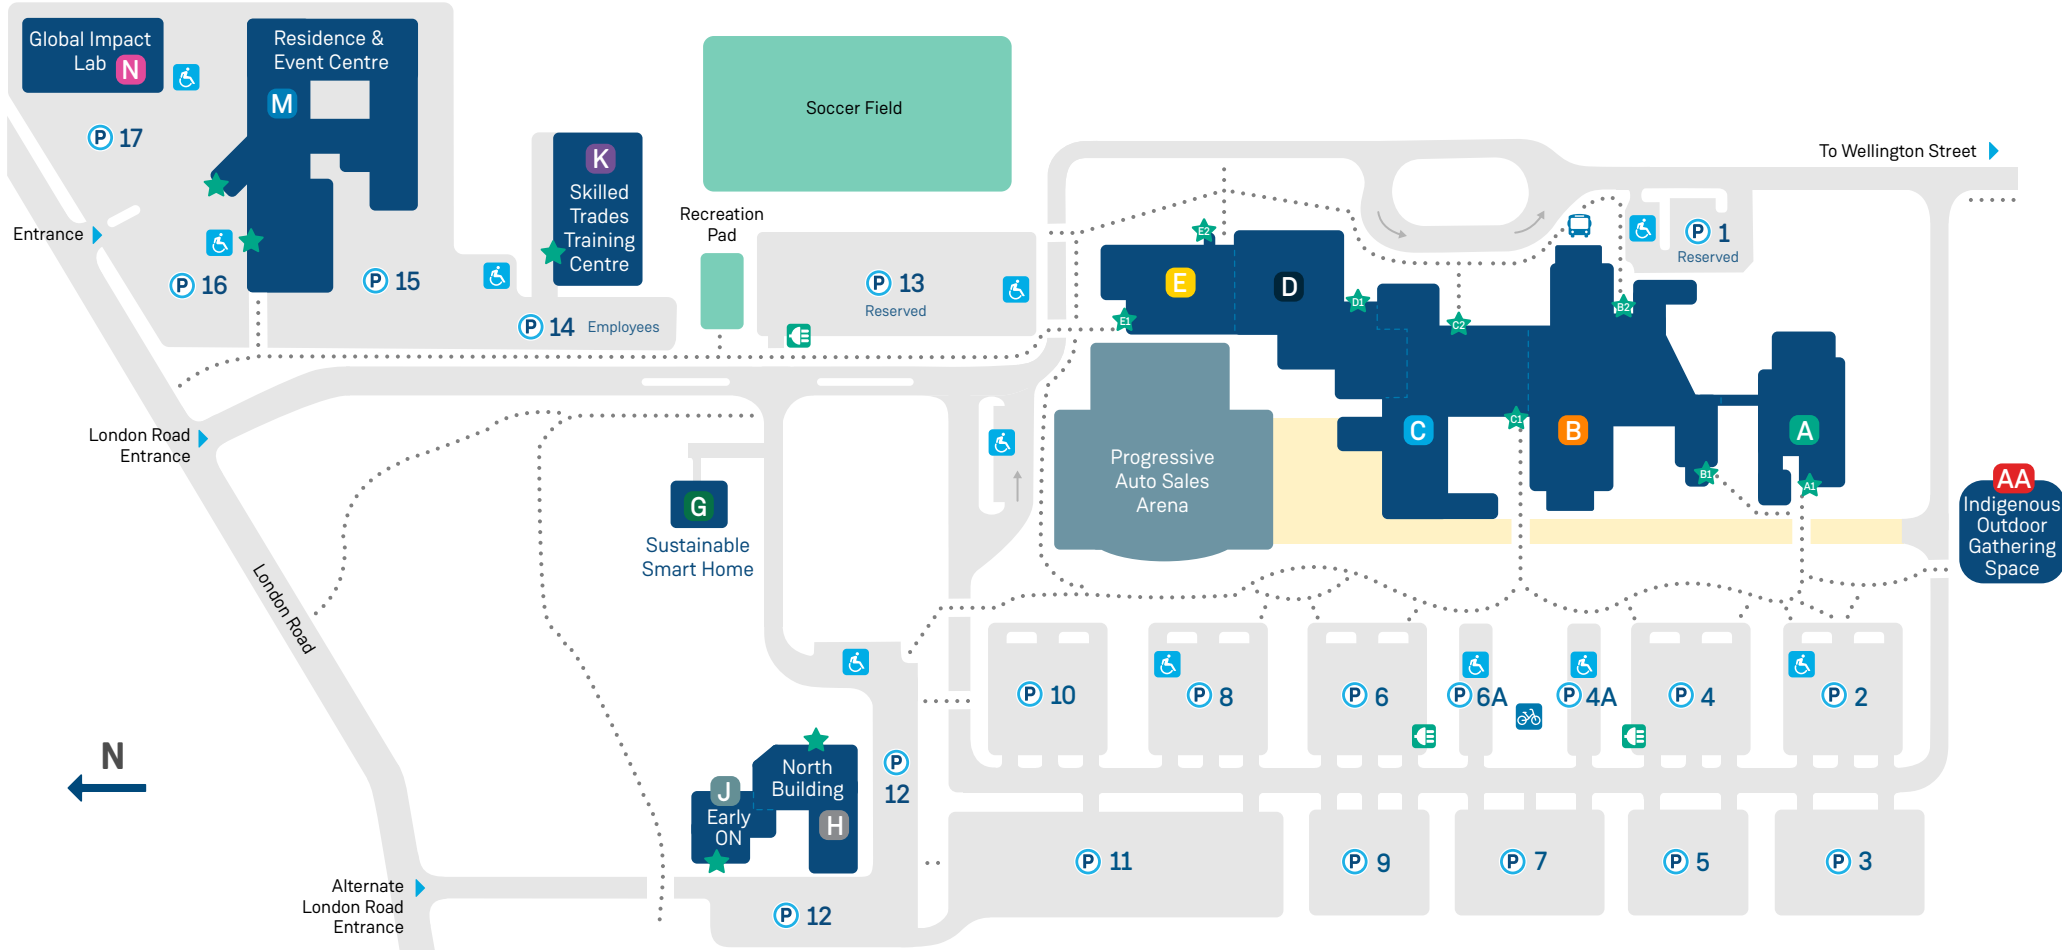

◀ To Highway 402

Highway 40 / Modeland Road

To Wellington Street ▶

Entrance & Parking Map

- | | | |
|--|---|--|
|  Parking |  Accessible/Barrier free space |  Walkway |
|  Entrance |  Electric vehicle charging station |  One Way |
|  Bus Stop |  Bike Racks |  Service Road |