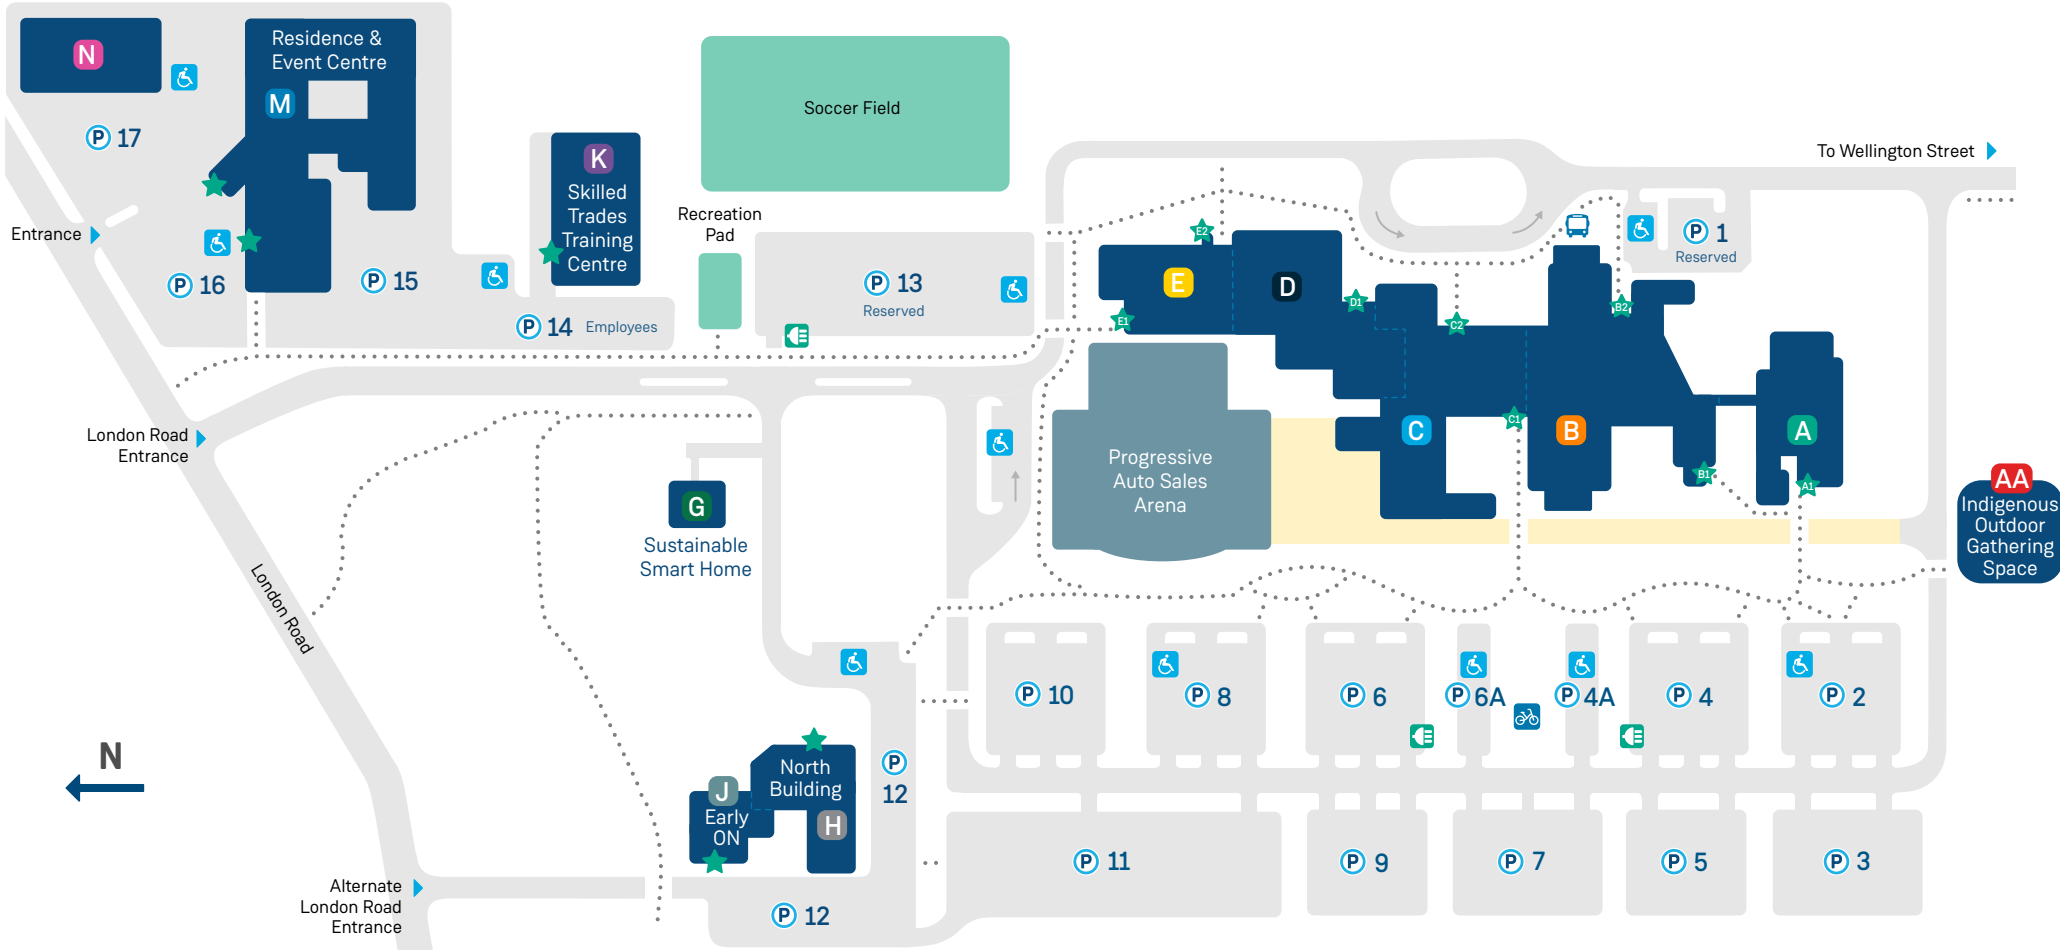

◀ To Highway 402

Highway 40 / Modeland Road

To Wellington Street ▶

Entrance & Parking Map

- | | | |
|----------|-----------------------------------|--------------|
| Parking | Accessible/Barrier free space | Walkway |
| Entrance | Electric vehicle charging station | One Way |
| Bus Stop | Bike Racks | Service Road |