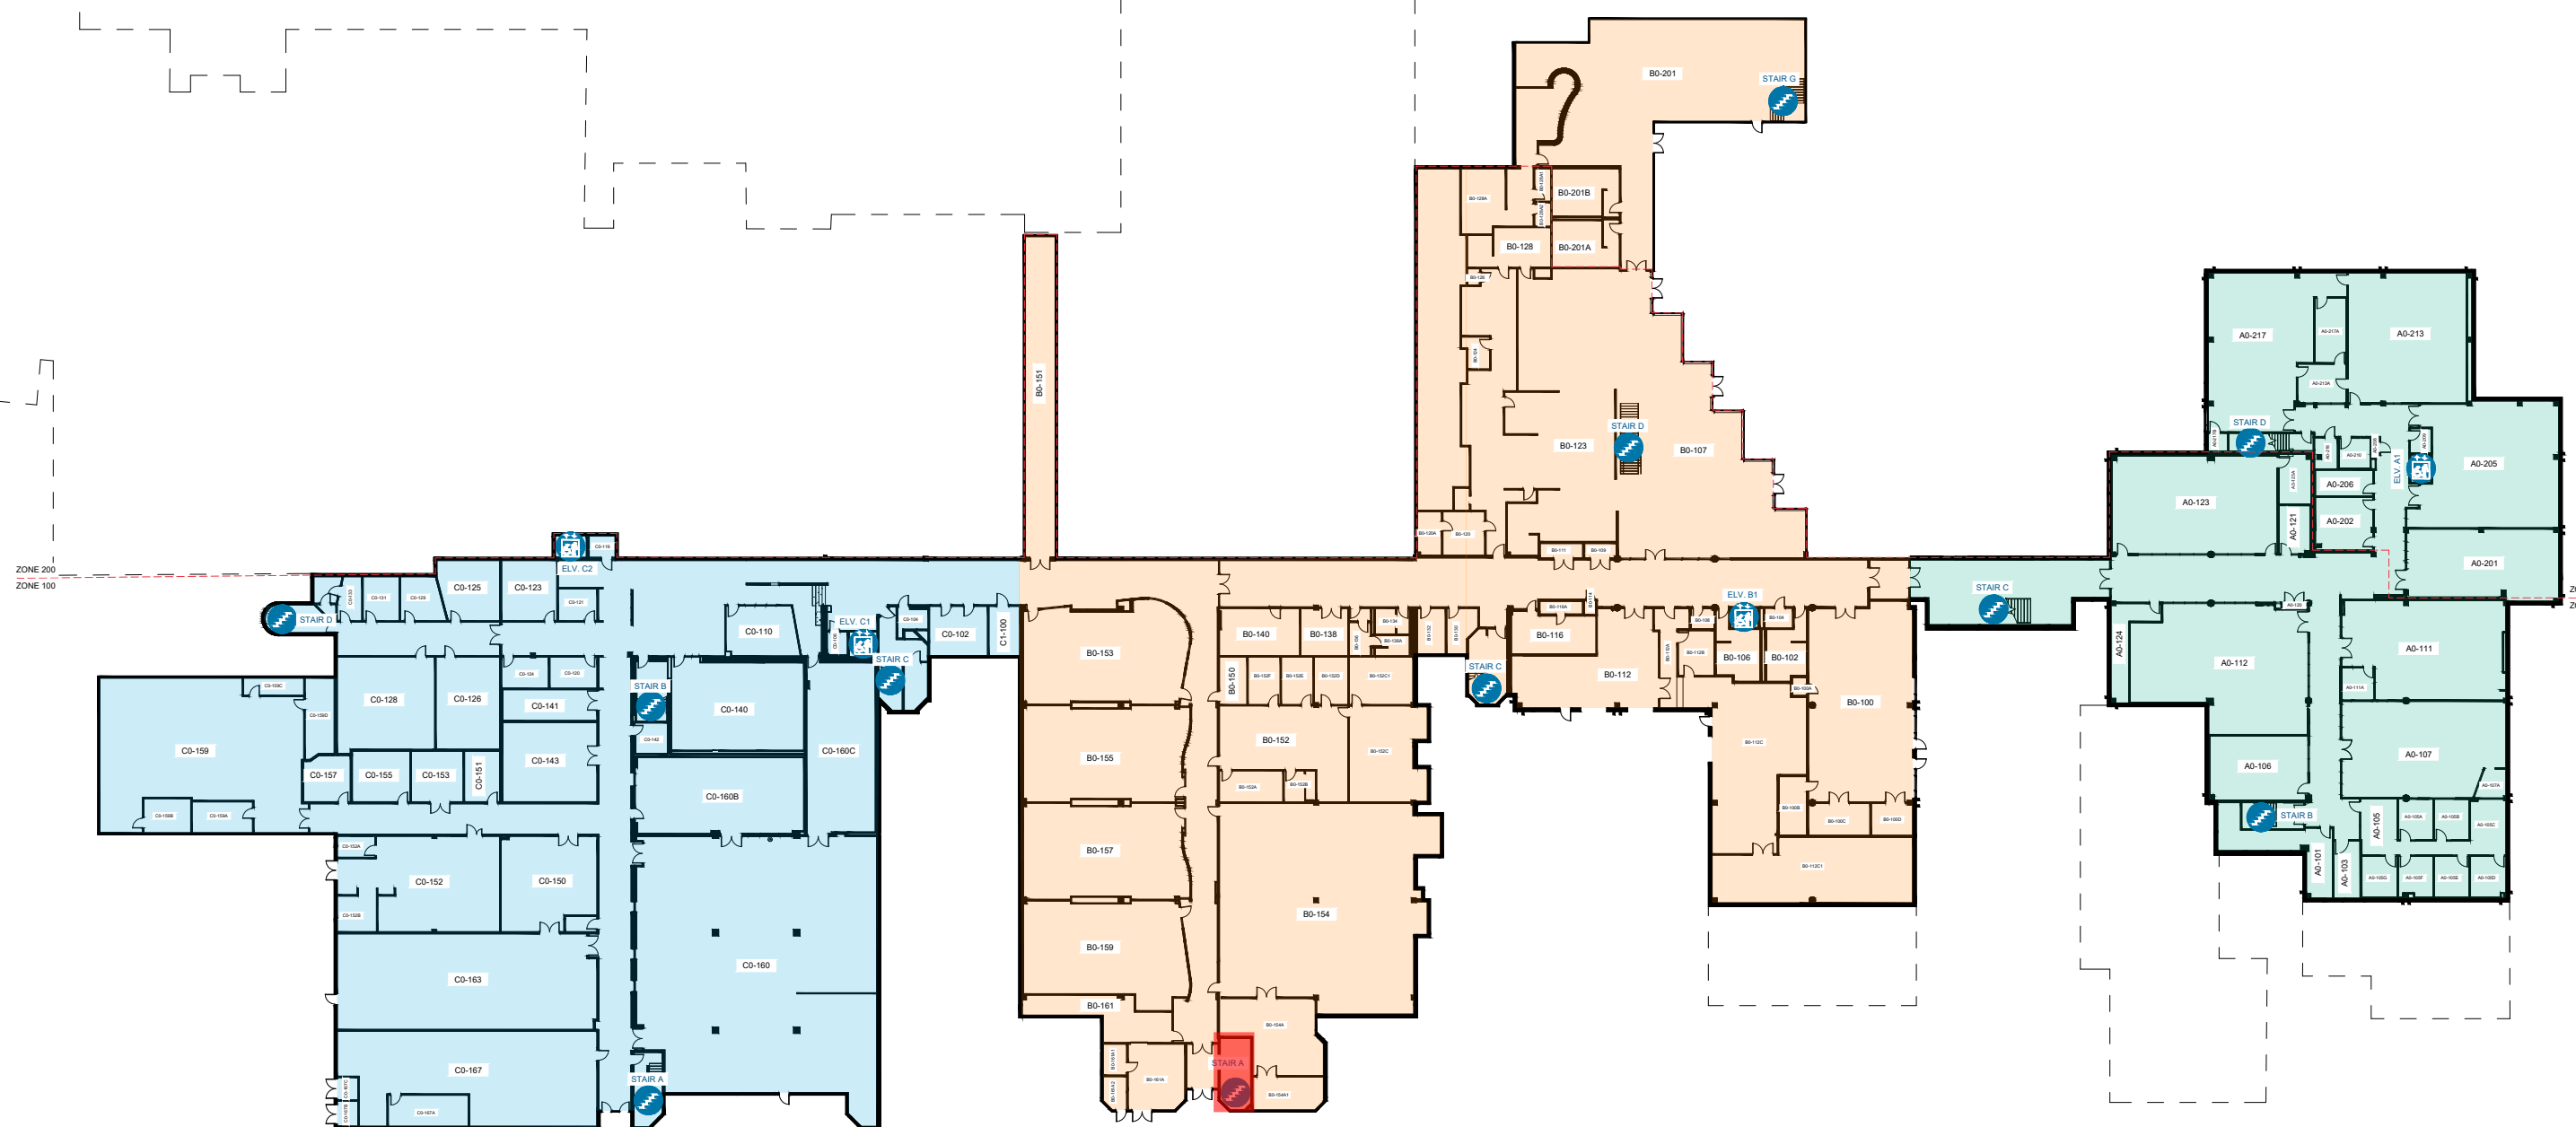

HIGHWAY 40 / MODELAND ROAD

LONDON ROAD

WELLINGTON STREET

E

D

C

UNDER
CONSTRUCTION

B

A

LEGEND

- ELEVATOR
- STAIRWELL
- ENTRANCE
- ROOM #
- BUILDING
- OPEN TO BELOW
- PERIMETER OF BUILDING
- ZONE

LEVEL 0 FLOOR PLAN

HIGHWAY 40 / MODELAND ROAD

LEVEL 1 FLOOR PLAN

HIGHWAY 40 / MODELAND ROAD

LONDON ROAD

WELLINGTON STREET

E

D

C

B

A

UNDER CONSTRUCTION

LEGEND

- ELEVATOR
- STAIRWELL
- ENTRANCE
- ROOM #
- BUILDING
- OPEN TO BELOW
- PERIMETER OF BUILDING
- ZONE

LEVEL 2 FLOOR PLAN