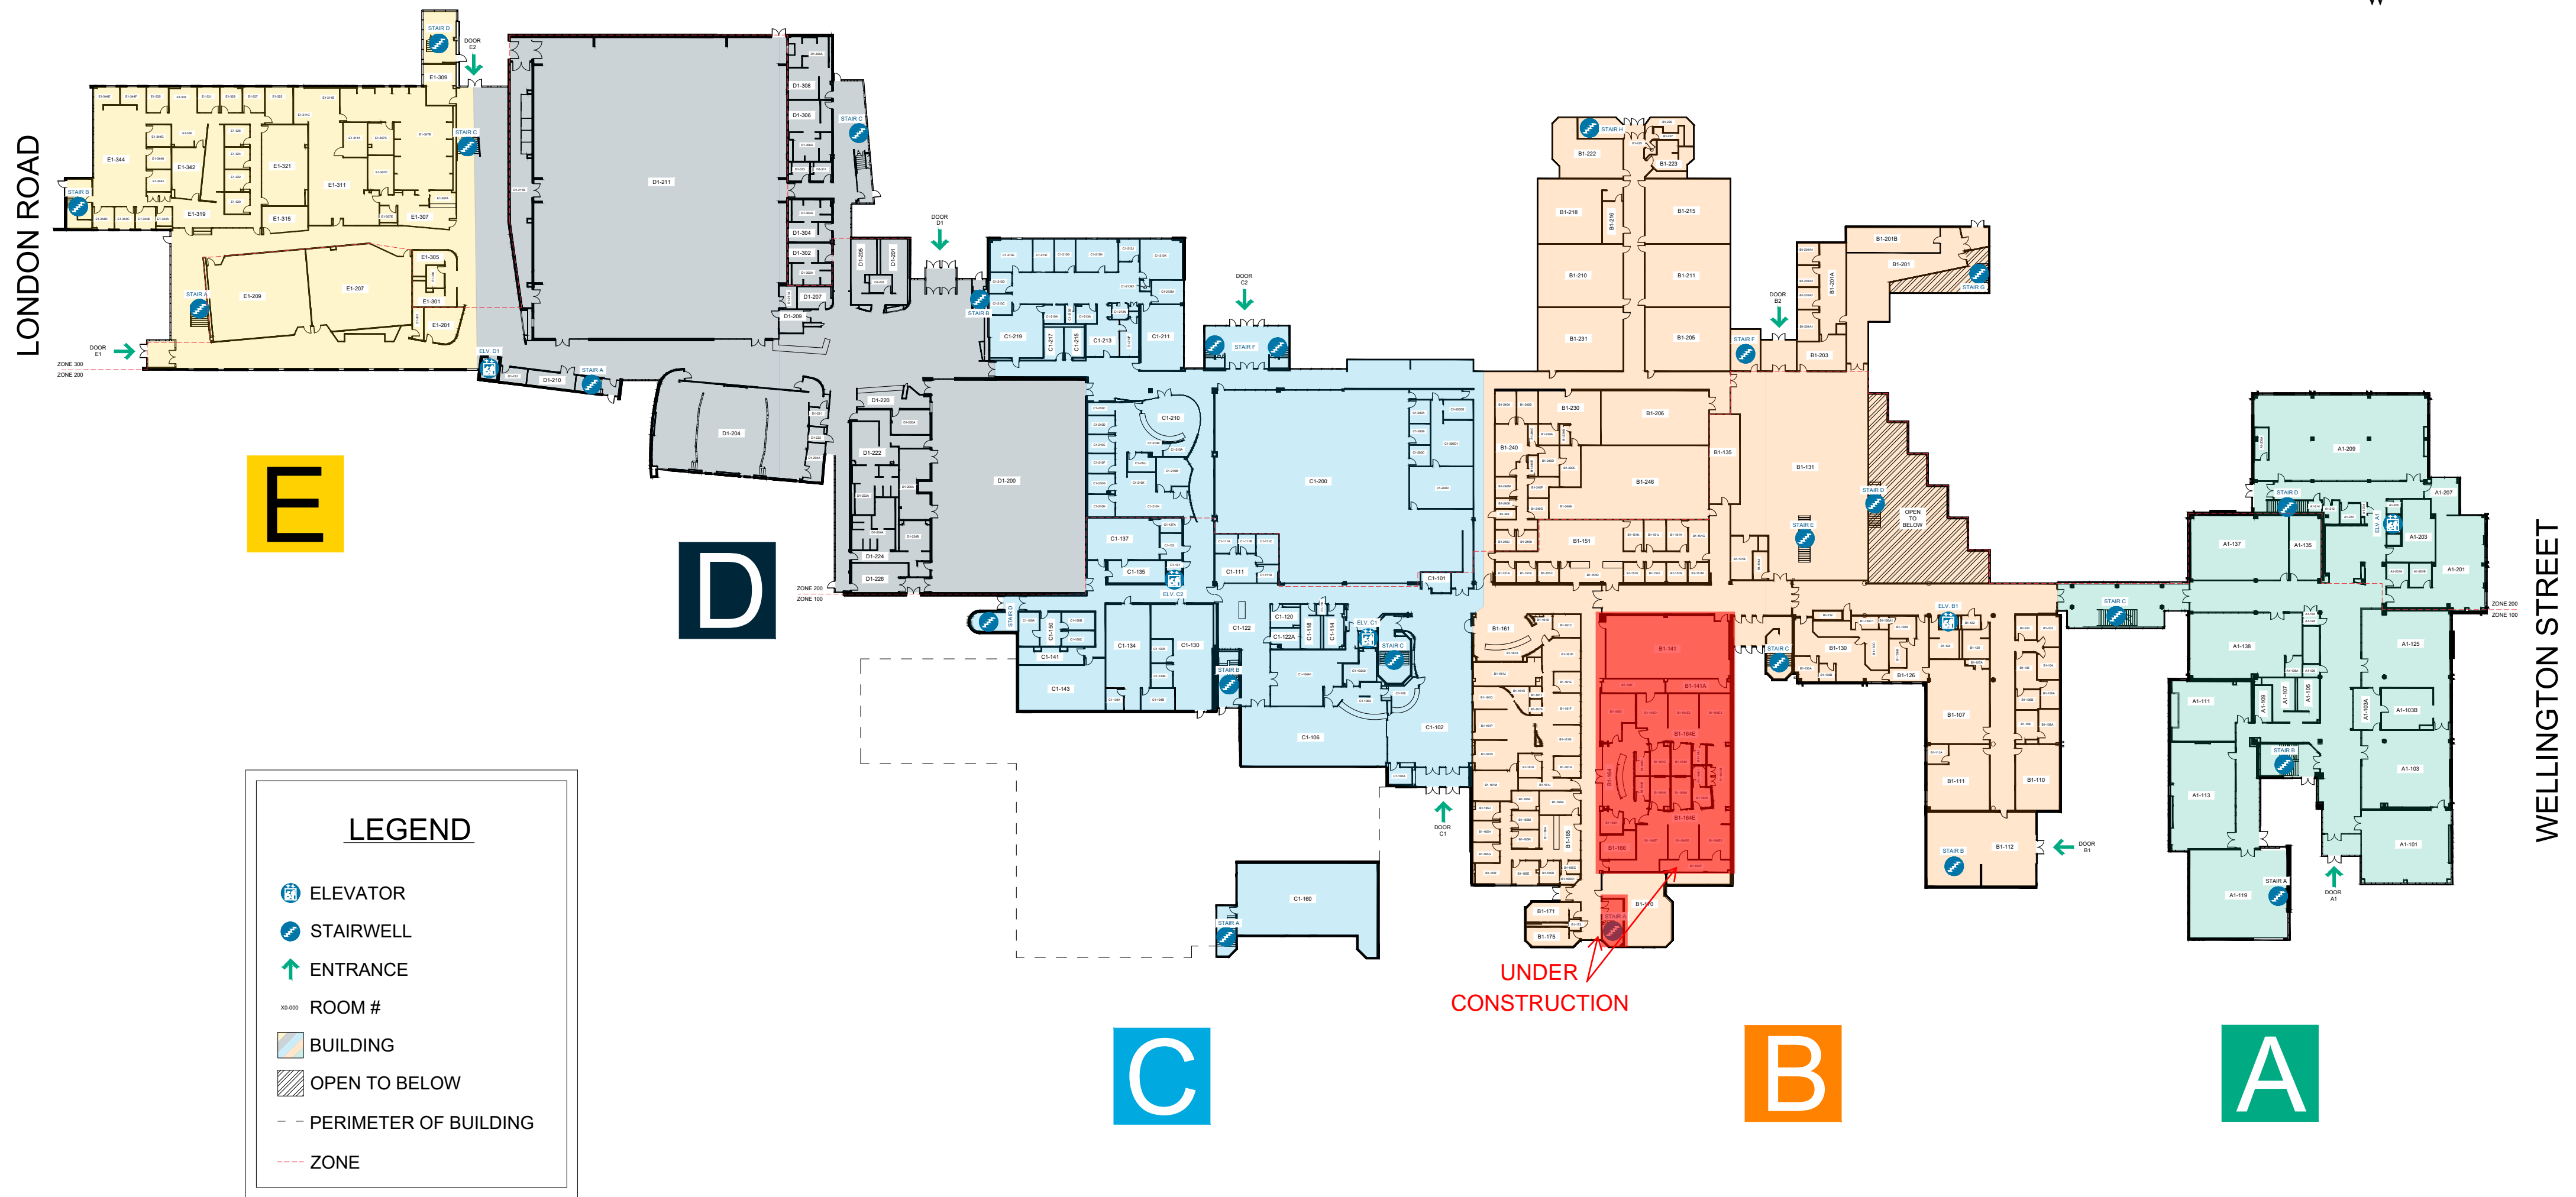

A

LEGEND

- ELEVATOR
- STAIRWELL
- ENTRANCE
- ROOM #
- BUILDING
- OPEN TO BELOW
- PERIMETER OF BUILDING
- ZONE

LEVEL 0 FLOOR PLAN

HIGHWAY 40 / MODELAND ROAD

LEVEL 1 FLOOR PLAN

HIGHWAY 40 / MODELAND ROAD

LONDON ROAD

WELLINGTON STREET

E

D

C

B

A

UNDER CONSTRUCTION

LEGEND

- ELEVATOR
- STAIRWELL
- ENTRANCE
- ROOM #
- BUILDING
- OPEN TO BELOW
- PERIMETER OF BUILDING
- ZONE

LEVEL 2 FLOOR PLAN