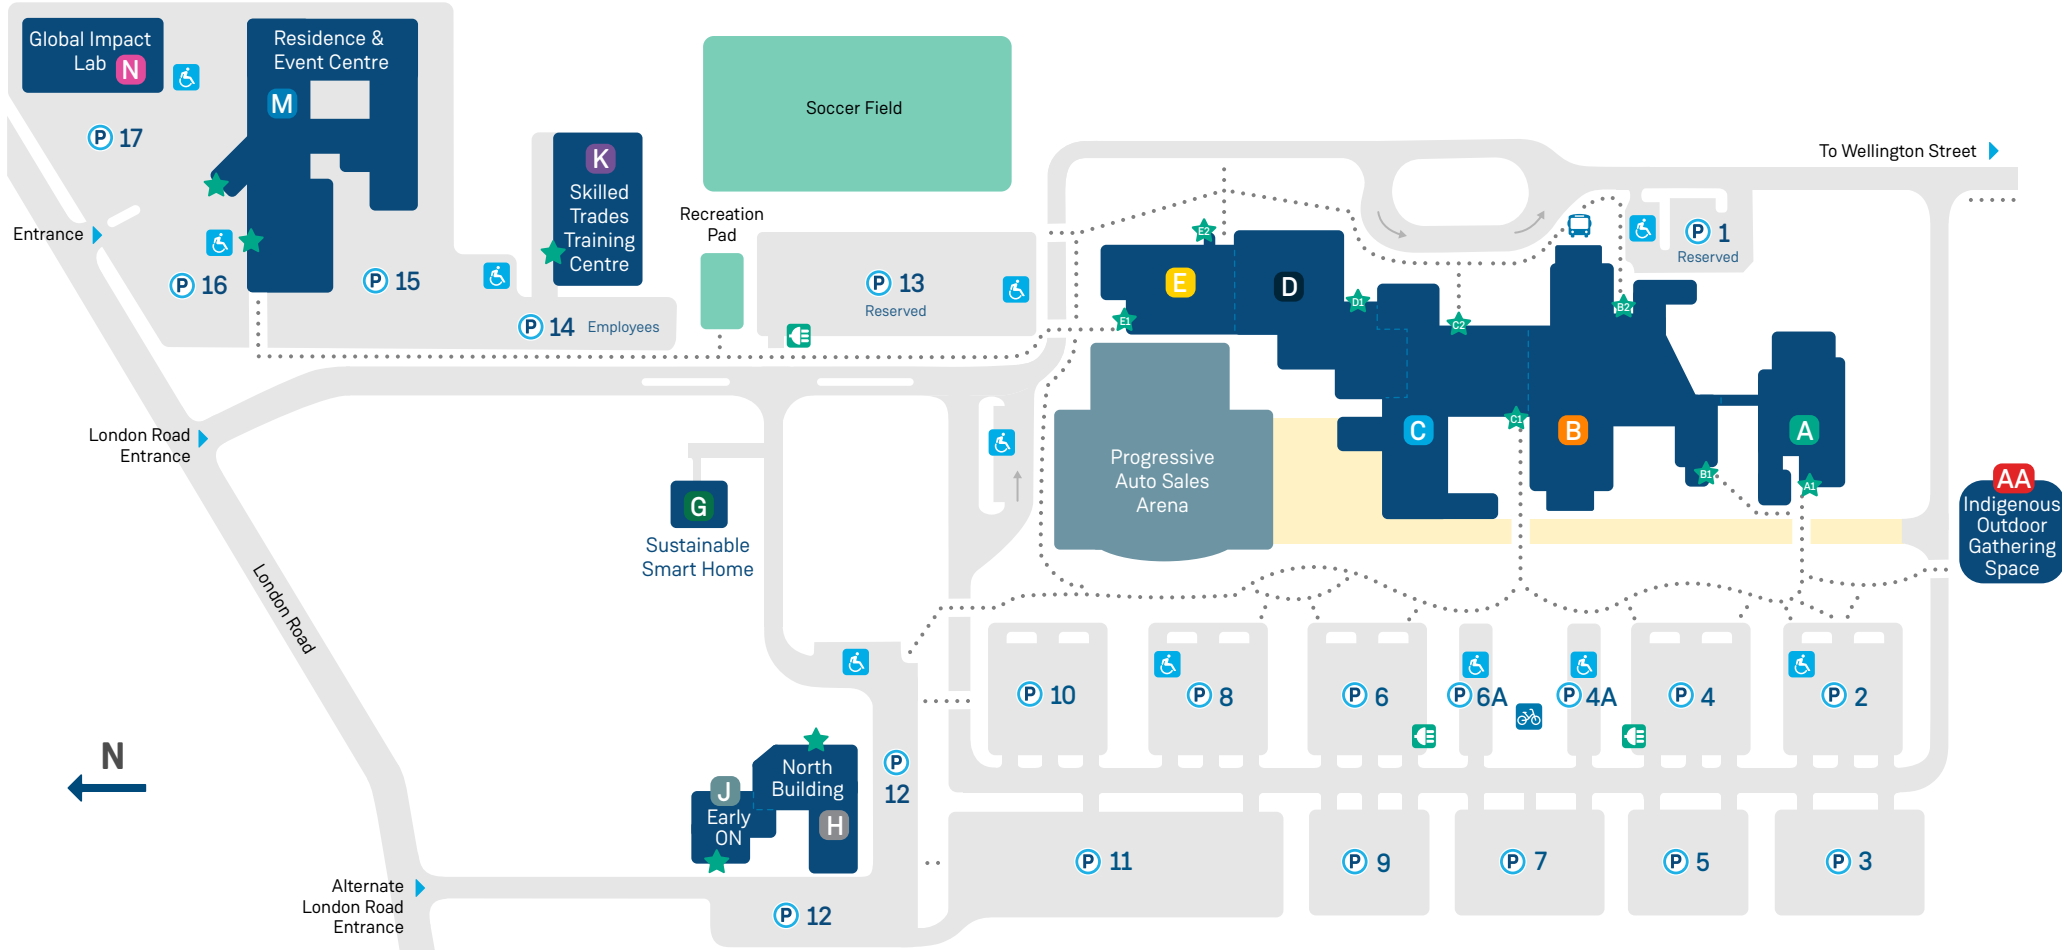

◀ To Highway 402

Highway 40 / Modeland Road

To Wellington Street ▶

Entrance & Parking Map

- | | | |
|------------------------------------------------------------------------------------------------|-------------------------------------------------------------------------------------------------------------------------|----------------------------------------------------------------------------------------------------|
|  Parking |  Accessible/Barrier free space |  Walkway |
|  Entrance |  Electric vehicle charging station |  One Way |
|  Bus Stop |  Bike Racks |  Service Road |