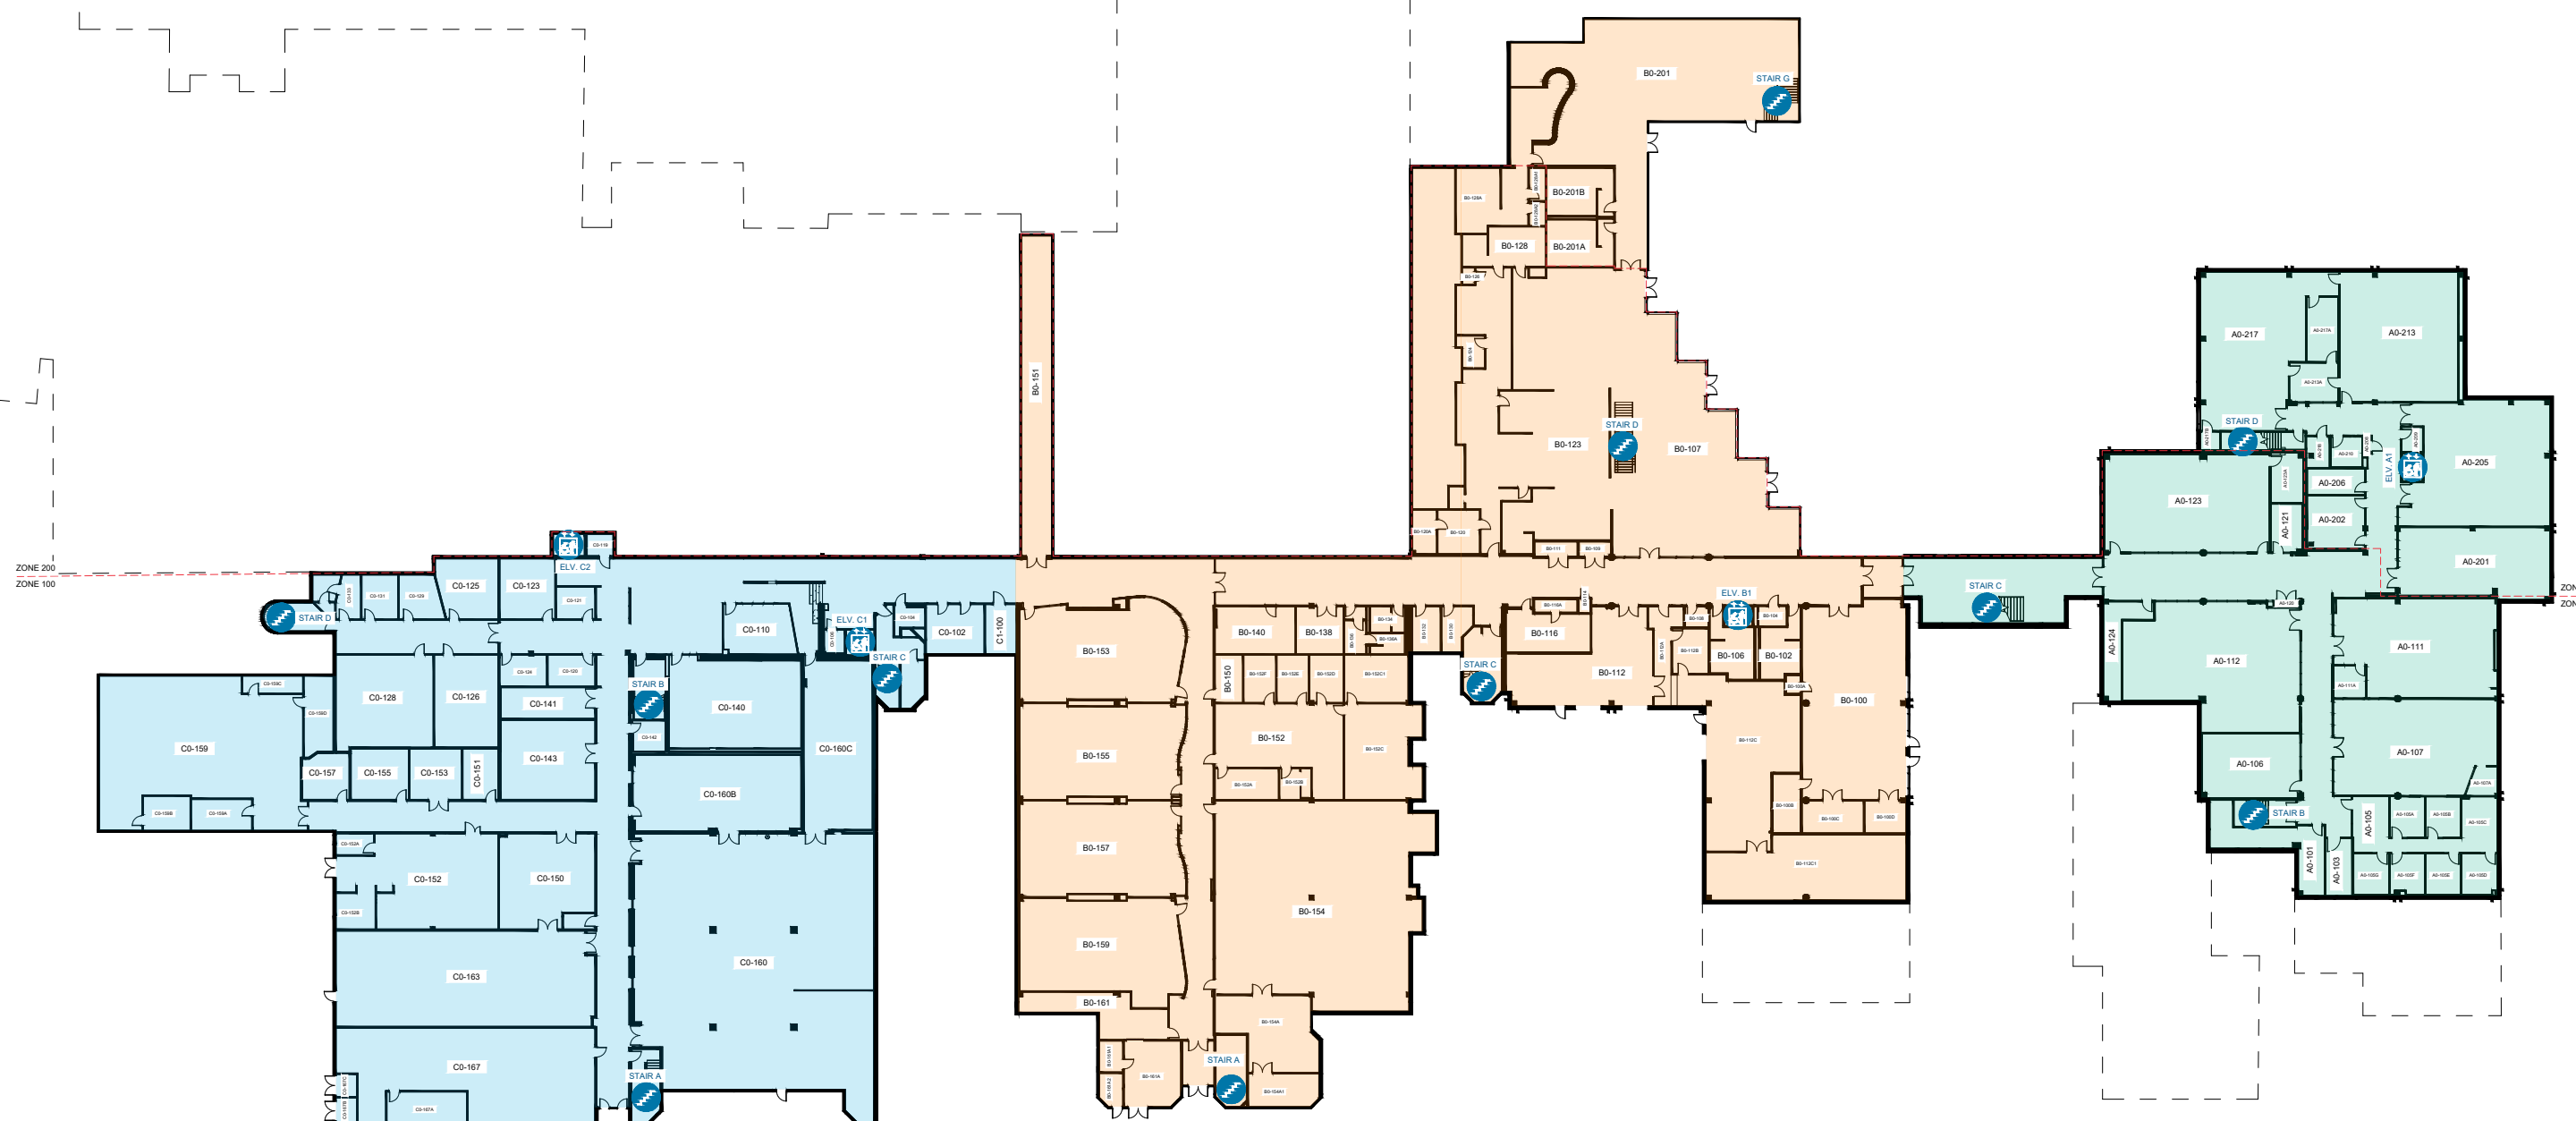

HIGHWAY 40 / MODELAND ROAD

LONDON ROAD

WELLINGTON STREET

E

D

C

B

A

LEGEND

- ELEVATOR
- STAIRWELL
- ENTRANCE
- ROOM #
- BUILDING
- OPEN TO BELOW
- PERIMETER OF BUILDING
- ZONE

LEVEL 0 FLOOR PLAN

HIGHWAY 40 / MODELAND ROAD

LEVEL 1 FLOOR PLAN

HIGHWAY 40 / MODELAND ROAD

LONDON ROAD

WELLINGTON STREET

E

D

C

B

A

LEGEND

- ELEVATOR
- STAIRWELL
- ENTRANCE
- ROOM #
- BUILDING
- OPEN TO BELOW
- PERIMETER OF BUILDING
- ZONE

LEVEL 2 FLOOR PLAN