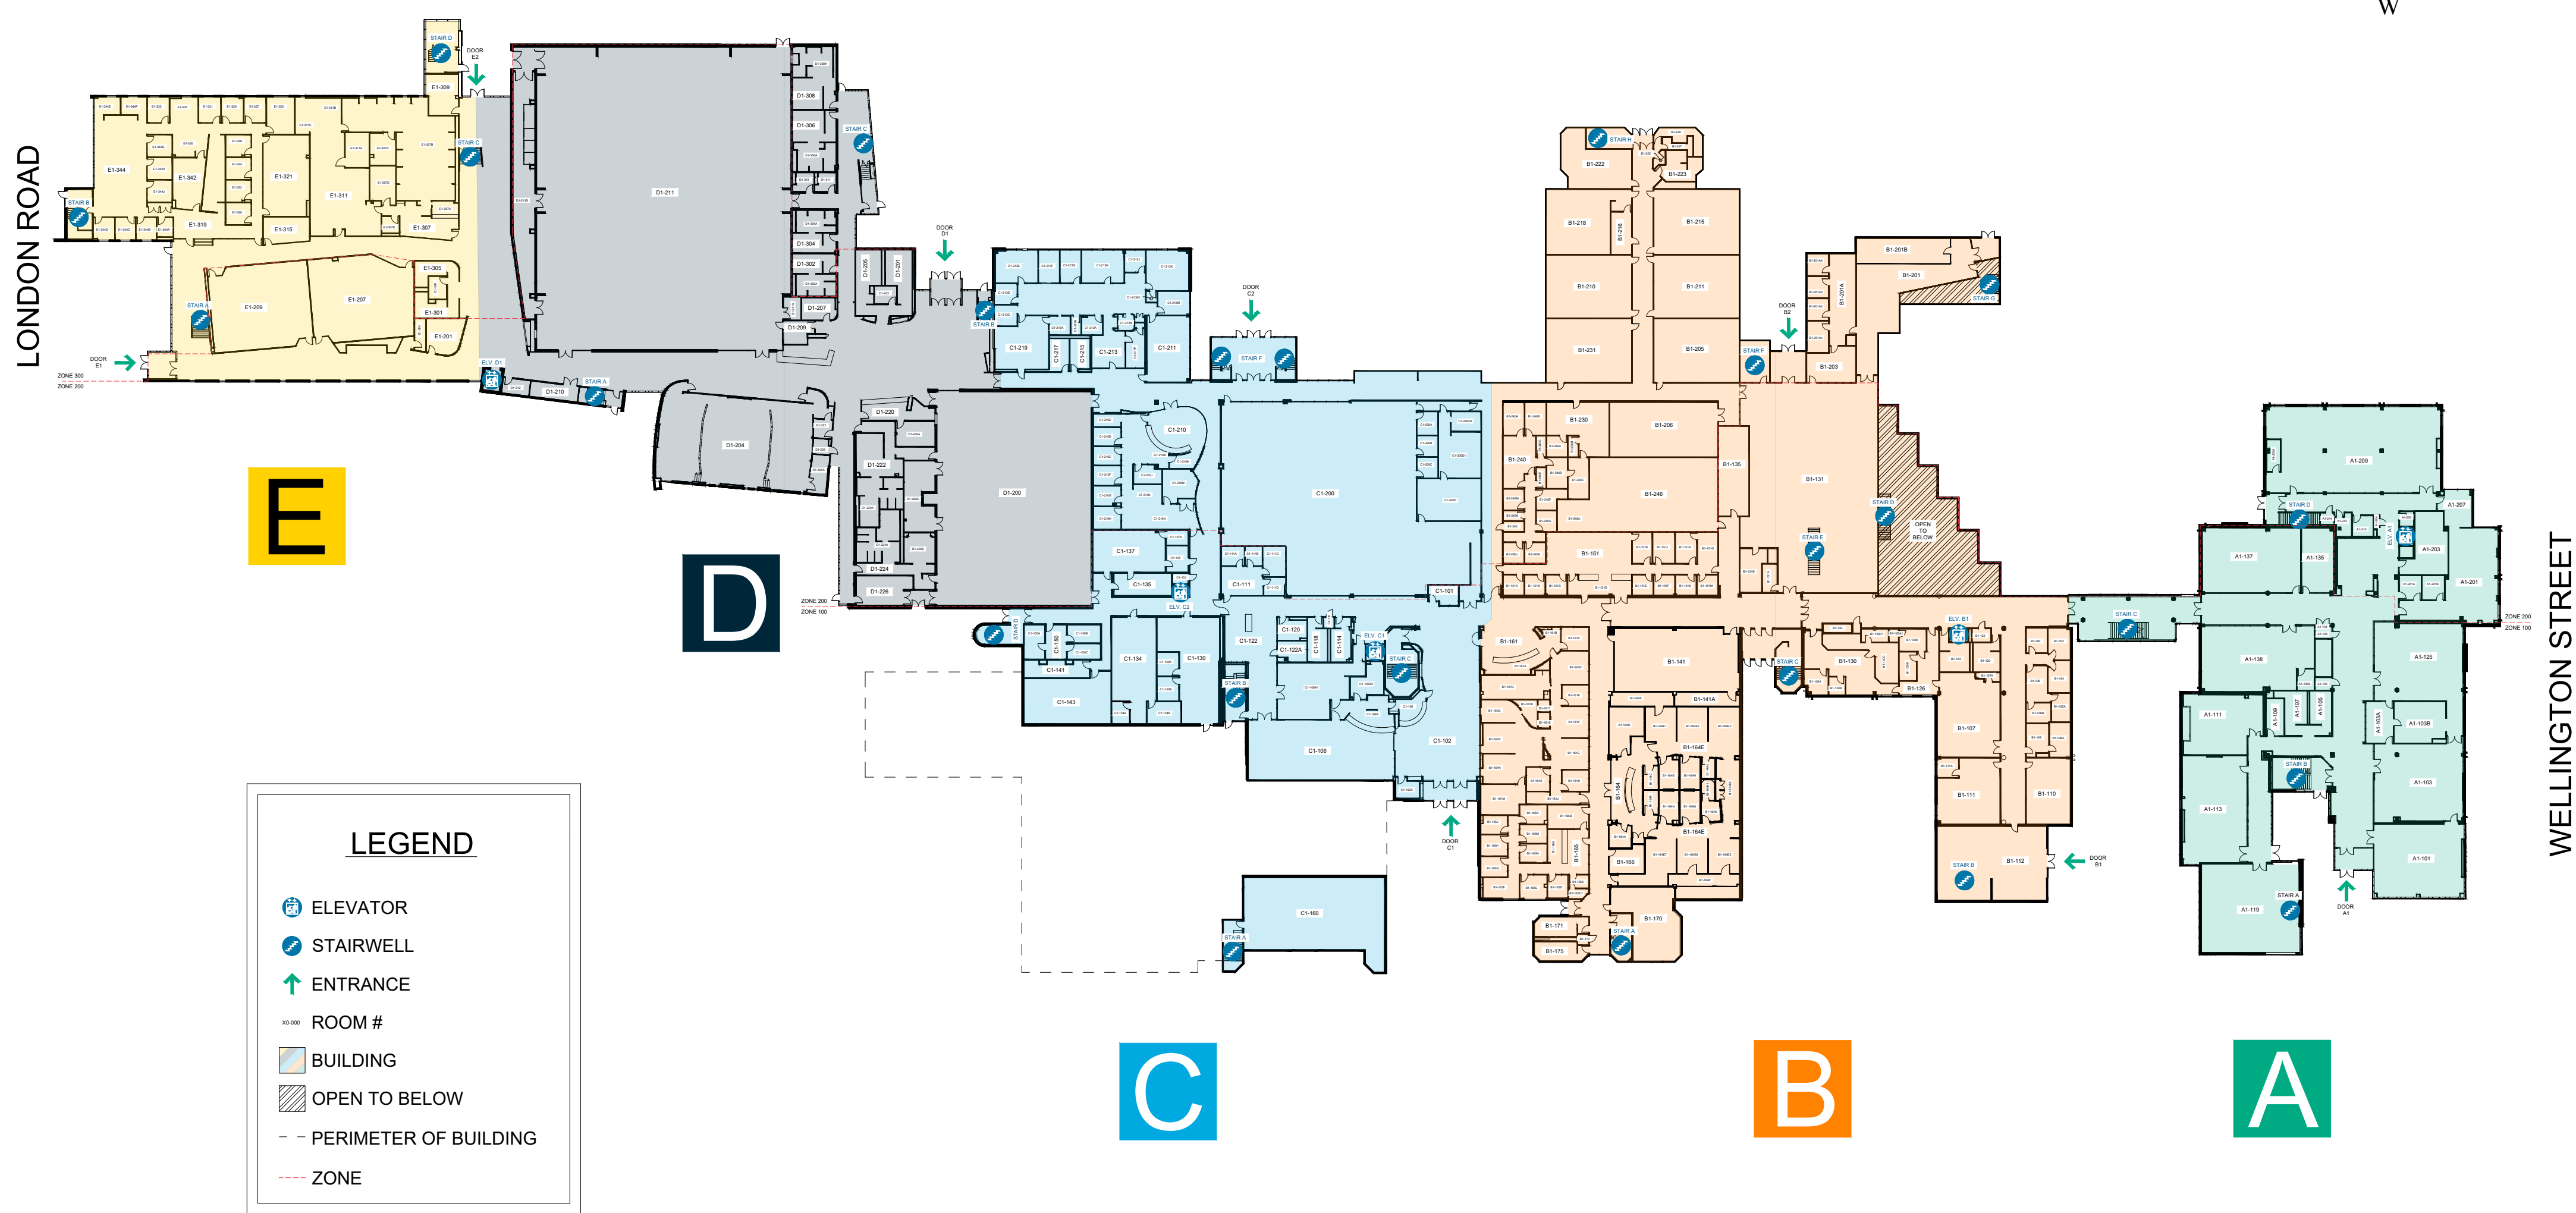

LEGEND

- ELEVATOR
- STAIRWELL
- ENTRANCE
- ROOM #
- BUILDING
- OPEN TO BELOW
- PERIMETER OF BUILDING
- ZONE

LEVEL 0 FLOOR PLAN

HIGHWAY 40 / MODELAND ROAD

LEVEL 1 FLOOR PLAN

HIGHWAY 40 / MODELAND ROAD

LONDON ROAD

WELLINGTON STREET

E

D

C

B

A

LEGEND

- ELEVATOR
- STAIRWELL
- ENTRANCE
- ROOM #
- BUILDING
- OPEN TO BELOW
- PERIMETER OF BUILDING
- ZONE

LEVEL 2 FLOOR PLAN